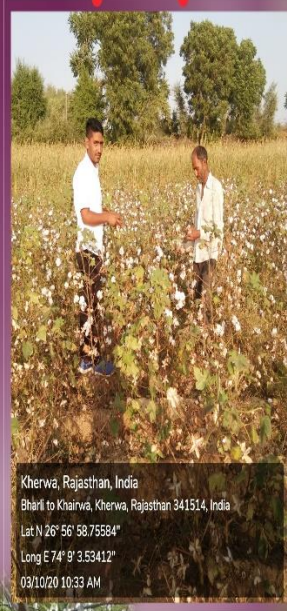

Practical Work By the READY Students with Farmers